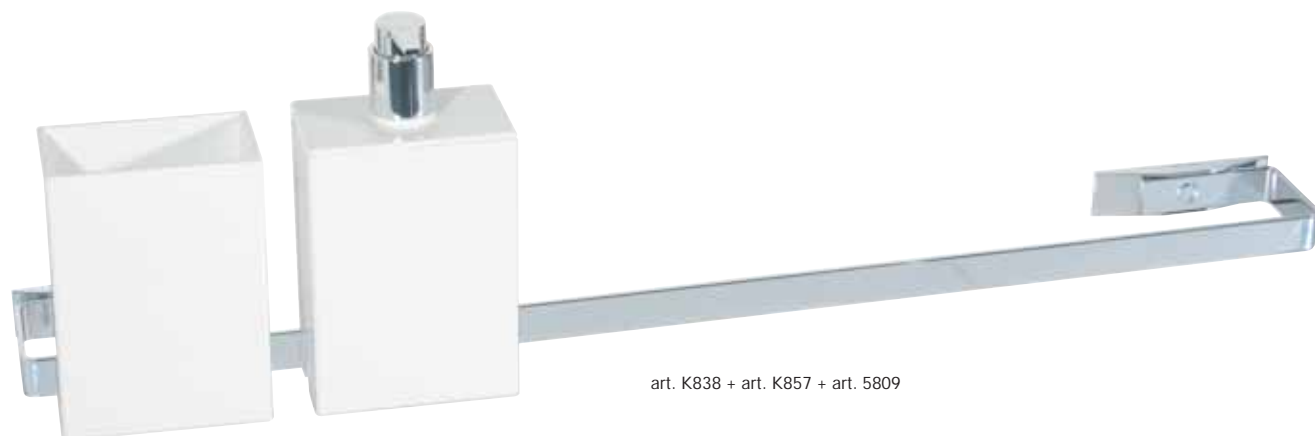

art. K857 + art. K830 + art. K838 + art. 5804

art. K838 + art. K857 + art. 5809

Accessori- Accesorios - Accessories - Accessoires - Accessoires

Portasapone da parete
Jabonera de pared
Wall soap holder
WandSeifenschale
Porte-savon mural

art. K830
14,5x9x4,5 h cm.

Portasapone appoggio
Jabonera
Soap holder
Seifenschale
Porte savon

art. 5830
14,5x9x5 h cm.

Bicchiere da parete
Portavasos de pared
Wall cup
Wandbecher
Verre mural

art. K838
8,5x5,5x12 h cm.

Bicchiere appoggio
Vaso
Cup
Becher
Verre

art. 5838
8,5x5,5x13h cm

Dispenser da parete
Dosificador de pared
Wall soap dispenser
Wandseifenspender
Doseur mural

art. K857
8,5x5,5x16,5 h cm.

Dispenser appoggio
Dosificador
Dispenser
Seifenspender
Doseur de savon

art. 5857
8,5x5,5x17,5h cm